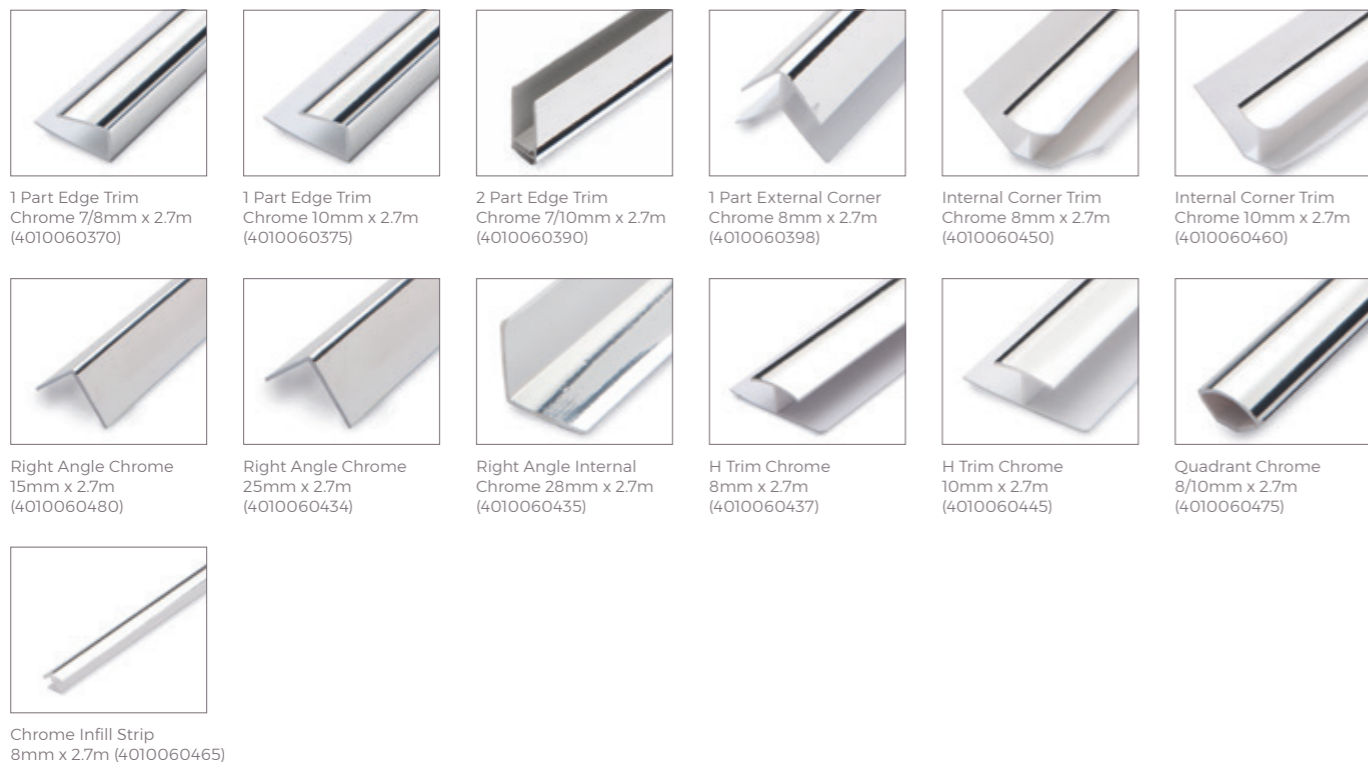

Panels can be butted together for a smooth closed finish or use in-line joint strip to create a classic chrome joint. A range of chrome accessories are available to complete the look.

Each pack contains:
1 pattern matched panel

Poseidon 1200 Range

White Sparkle

Dark Emperador

Grey Marble

Ivory Onyx

Featuring both classic and modern designs, Poseidon 1200 has the versatility to complete any installation in both commercial and domestic settings, such as kitchens, bathrooms, wet rooms, gyms, restaurants and cafés.

Poseidon 1200
Grey Marble

Black Shimmer

White Shimmer

Silver Shimmer

Accessories: Finishing Trims

White

Chrome

Cream

Black

Aluminium: 4mm Poseidon and Atlantis

Aluminium: 10mm

Cladseal

A range of finishing trims designed to add the professional touch to our panels. Available in white, white chrome, cream, black, and aluminium.