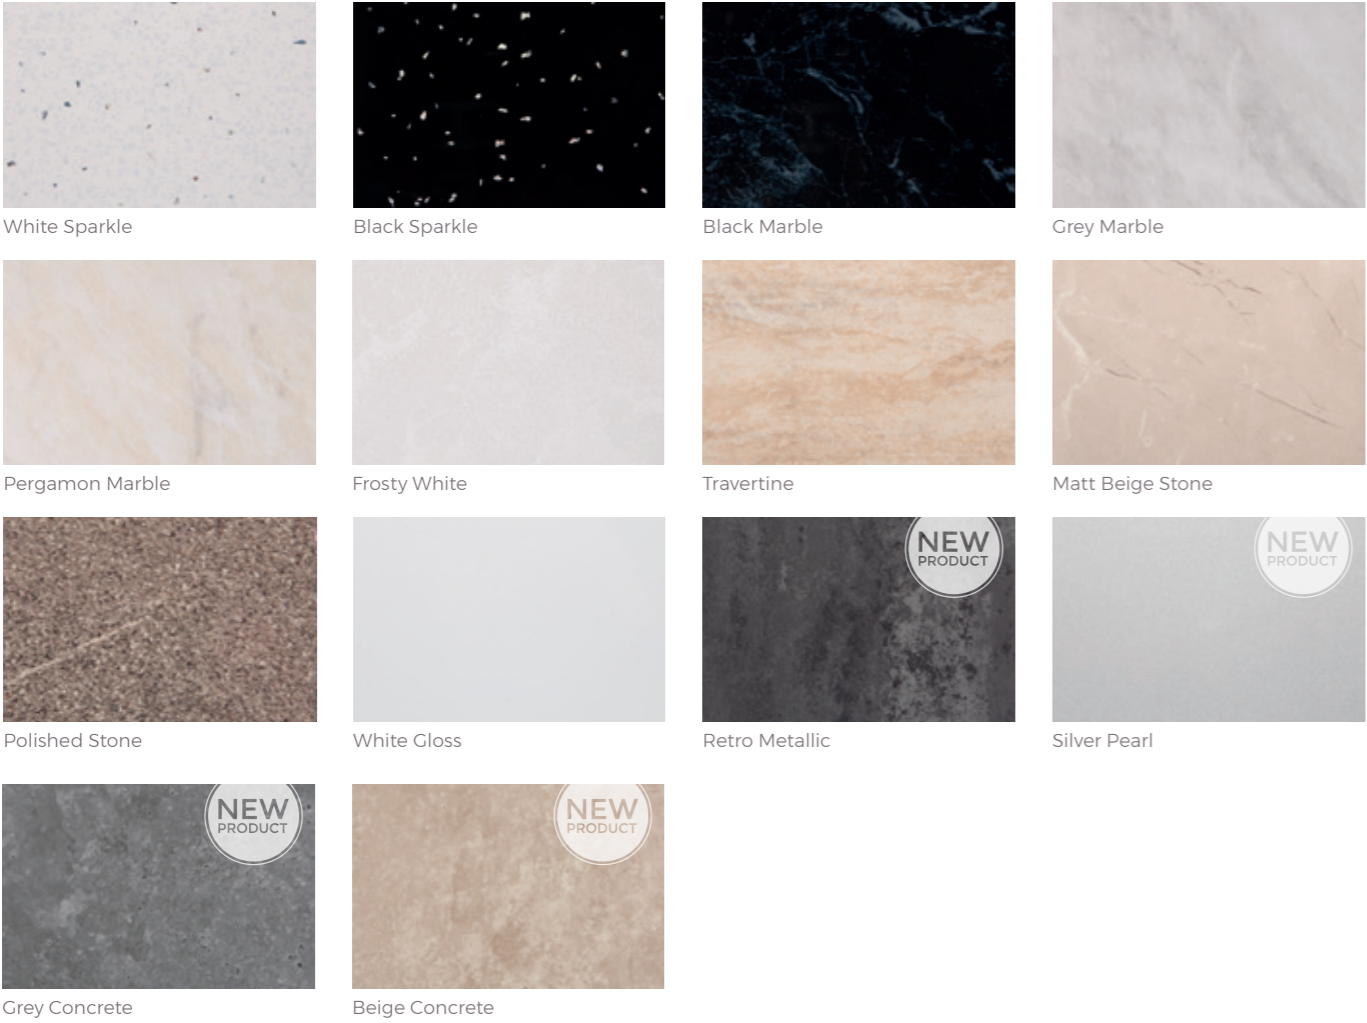

Natural-look Wall Panelling

Neptune 1000 Mega Panel Range

The Guardian Neptune 1000 Mega Panel range is quick and easy to install and ideal for domestic and commercial applications in showers and wet rooms.

Providing the same versatility and choice as our 250mm wide panels, these 1 metre wide panels are supplied in packs of 2 offering metre wide coverage per piece at 2.4m high.

Each pack contains:
2 pattern matched panels

Neptune 1000 Mega Panel Range

Neptune 600 Range

The 600mm width of the Neptune 600 shower panel range offers easier handling and installation and makes them perfect for showers with tray sizes of 1200mm – ideal for both new and retrofit applications.

Each pack contains:
2 pattern matched panels