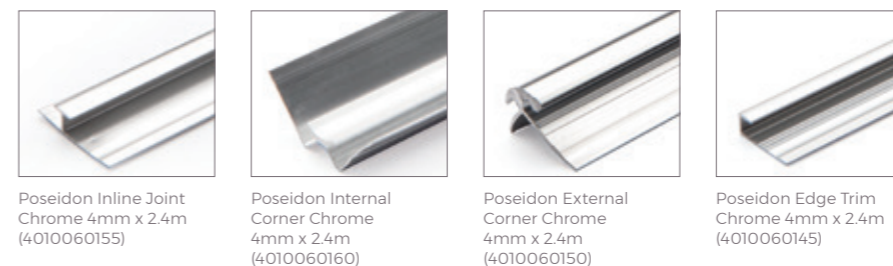

Poseidon 1200
Grey Marble

Black Shimmer

White Shimmer

Silver Shimmer

Accessories: Finishing Trims

White

Chrome

Cream

Black

Aluminium: 4mm Poseidon and Atlantis

Aluminium: 10mm

Cladseal

A range of finishing trims designed to add the professional touch to our panels. Available in white, white chrome, cream, black, and aluminium.