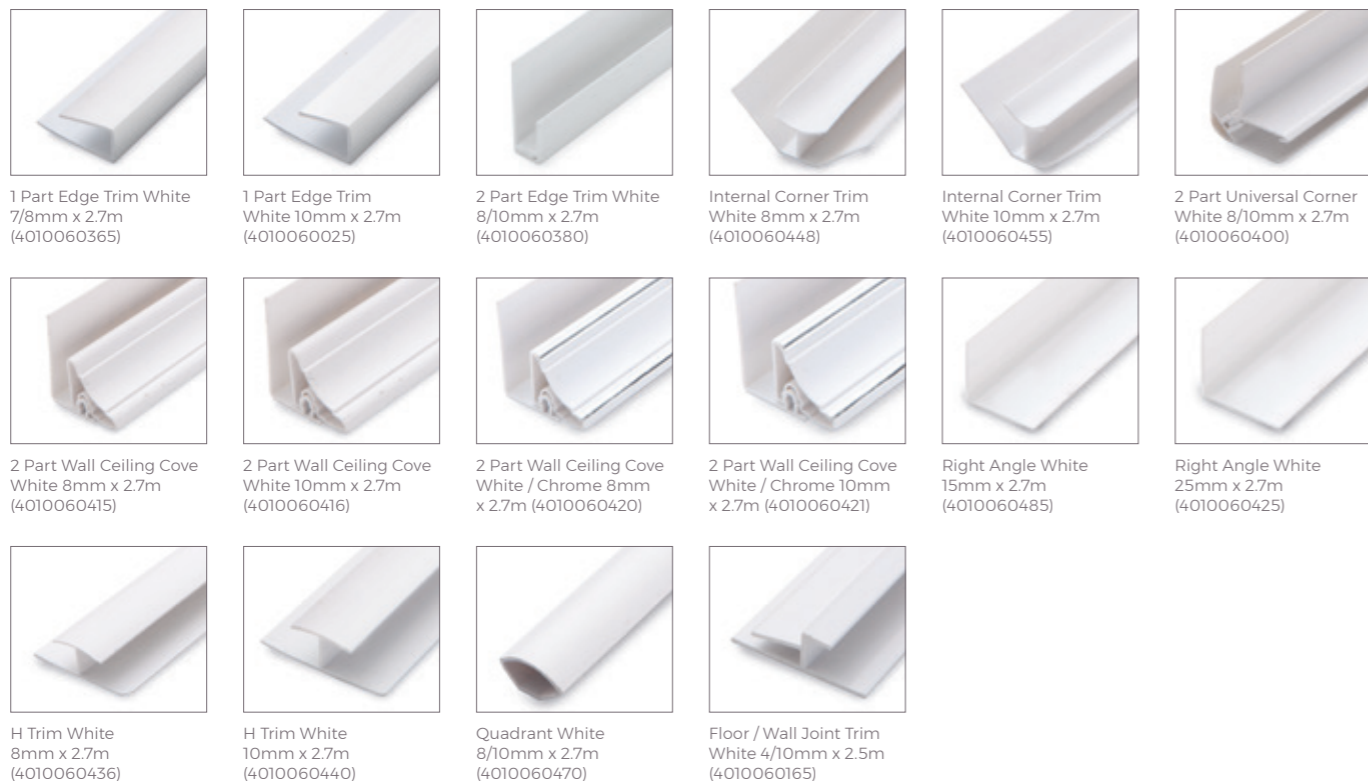

Accessories: Finishing Trims

White